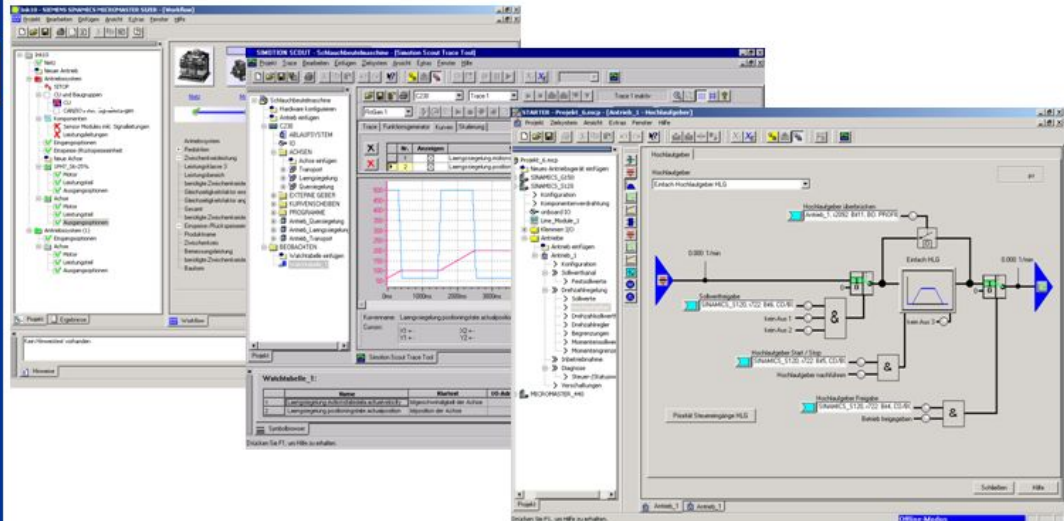

## SIZER, STARTER, SCOUT

SINAMICS S120

Overview

Stand Alone Drives

Multi-Axis Drives

Controllers

Safety Integrated

- Uniform look & feel for SIZER, STARTER, SCOUT
- Handling: Learn 1 tool – know all